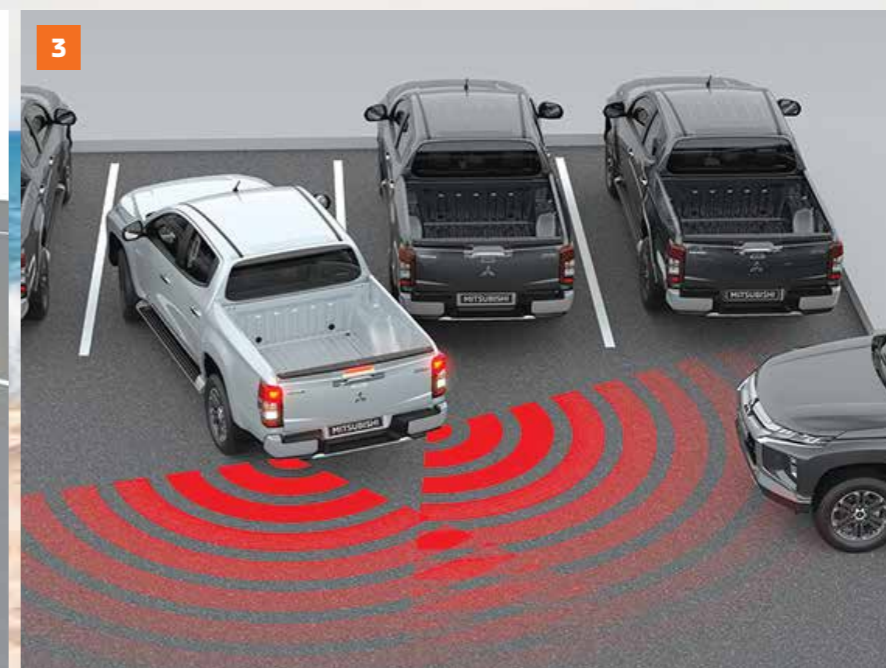

Reduces the chance and severity of hitting obstacles front and back when driver mistakenly presses the accelerator when vehicle is stationary.

5. Auto High Beam [AHB]

Better safety, comfort and driving ease at night by automatically switching between high & low beam.

6. Driving Video Recorder [DVR]

Captures every moment or incident while you're on the move.

7. 7 SRS Airbags

Protects driver and passengers by absorbing the force of impact in the event of a collision.

Visuals shown are for illustration purposes only. Specifications may vary according to variant/market. Please consult your local Mitsubishi Motors dealer for more information. *Applicable for Athlete variant.